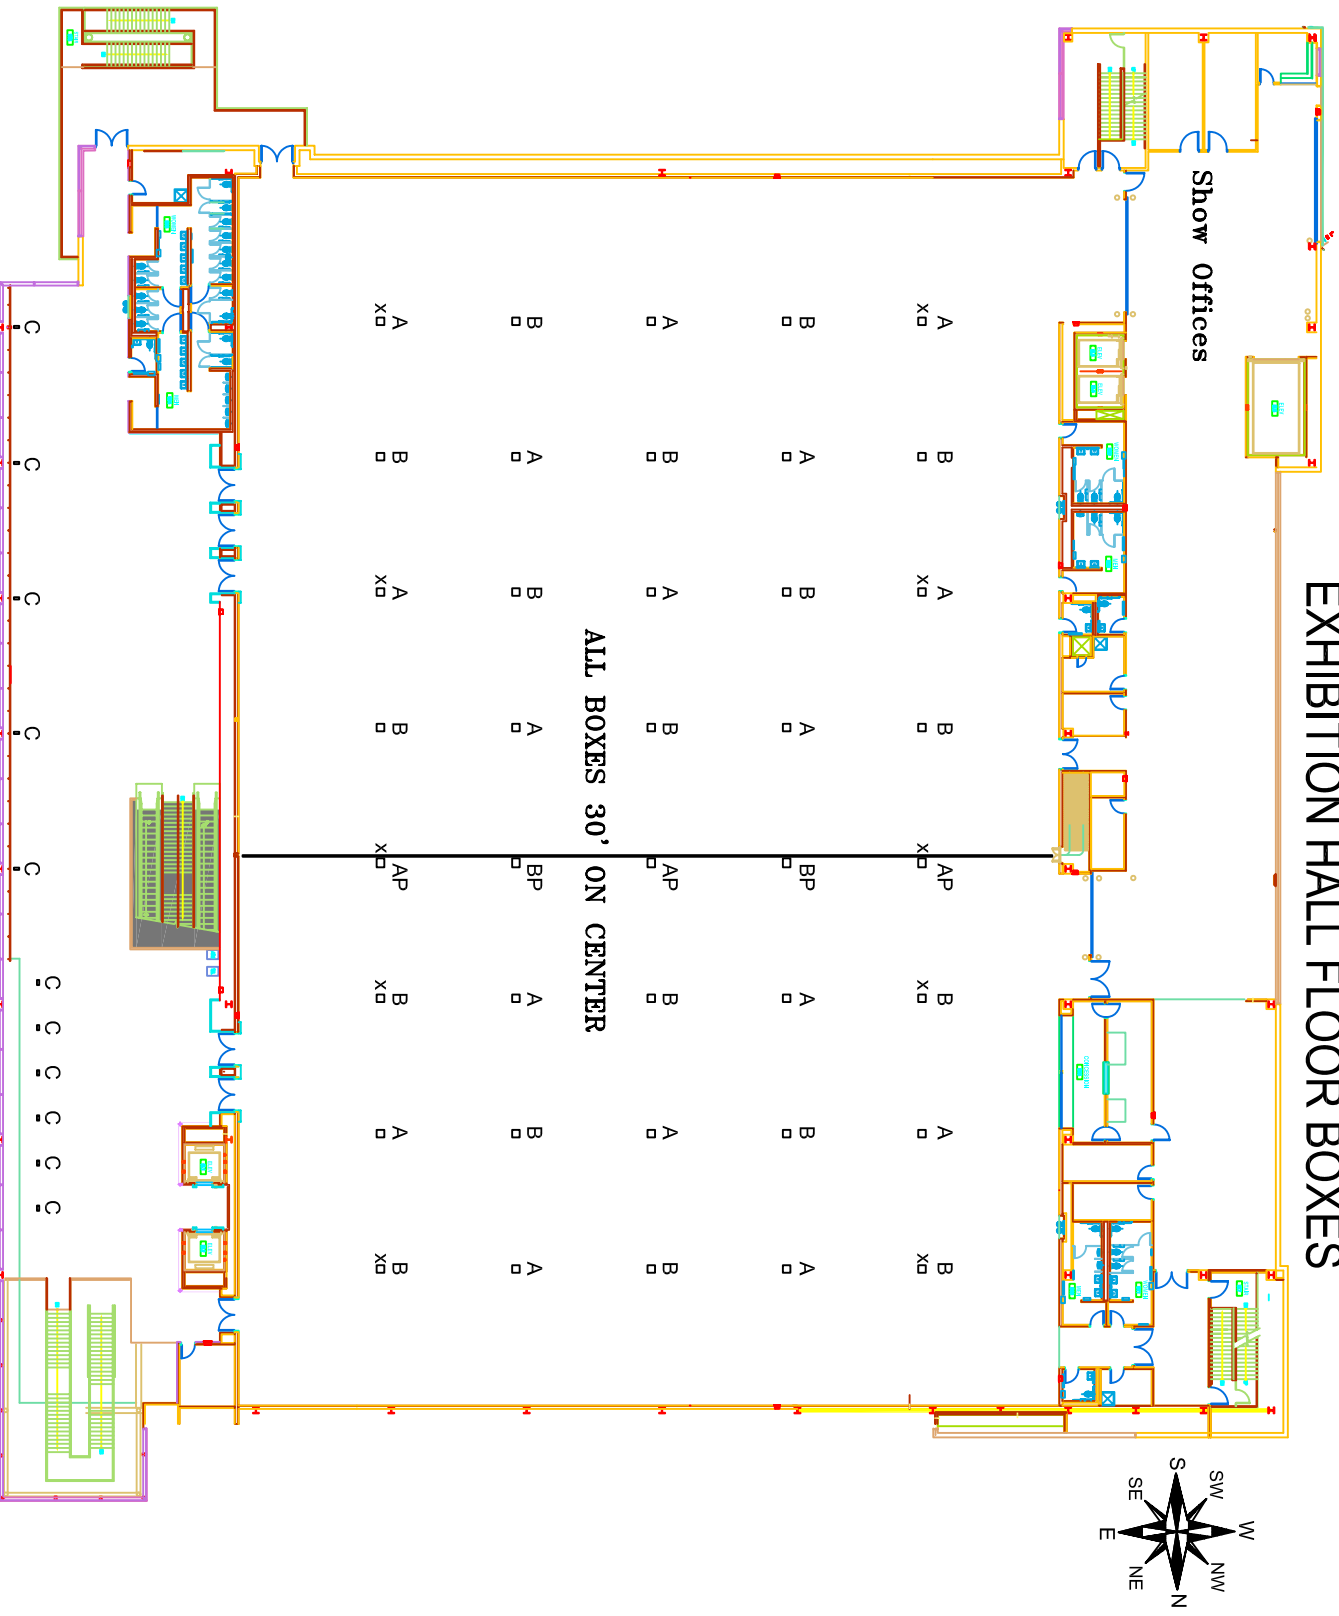

EXHIBITION HALL FLOOR BOXES

Show Offices

ALL BOXES 30' ON CENTER

All A & B boxes have: 30A & 60A service, 3" drains, Internet & Telecom

All A boxes have compressed air service

All B boxes have water service

All C Boxes in Lobby have: Electrical outlet, Internet & Telecom

AP & BP boxes are accessible from either side of dividing wall

X - Denotes 6" conduit access from Utilidor