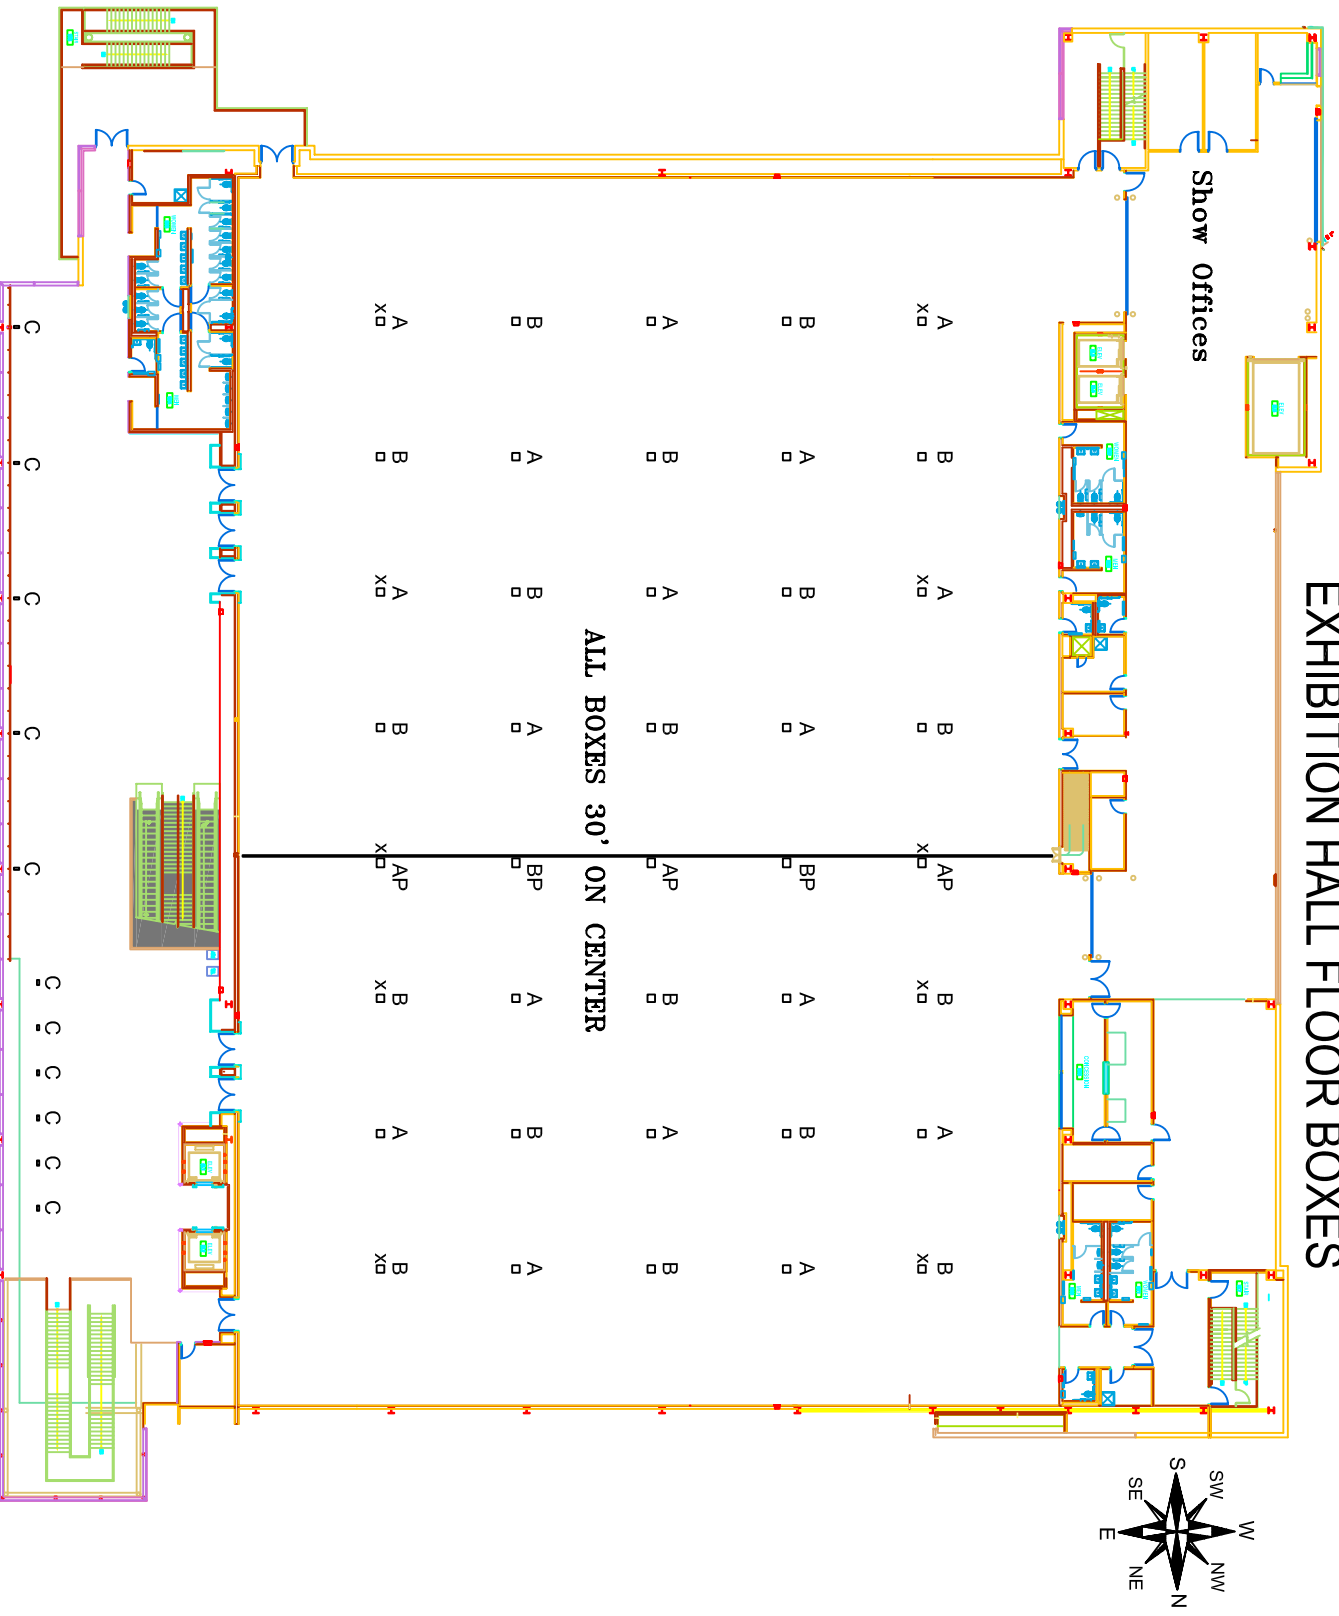

EXHIBITION HALL FLOOR BOXES

Show Offices

ALL BOXES 30' ON CENTER

- All A & B boxes have: 30A & 60A service, 3" drains, Internet & Telecom
- All A boxes have compressed air service
- All B boxes have water service
- All C Boxes in Lobby have: Electrical outlet, Internet & Telecom
- AP & BP boxes are accessible from either side of dividing wall
- X - Denotes 6" conduit access from Utilidor